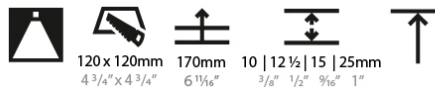

PHYSICAL

Shape: Square
Length (mm): 106
Length (in): 4 3/16
Width (mm): 106
Width (in): 4 3/16
Height (mm): 150
Height (in): 5 7/8
Ceiling Thickness (mm): 10 / 12.5 / 15 / 25
Ceiling Thickness (in): 3/8 or 1/2 or 9/16 or 1
Min. Recessing Depth (mm): 170
Min. Recessing Depth (in): 6 11/16
Light Distribution: Downlight
Weight (kg): 0.717
Weight (lbs): 1.58
Fixture Finish: SSR / BKV / CWI / CRY / HAB / UFT / ITA / RUA / FTG / MYG / LOD / PUS / FRO / FUP / KIA / POP / BLS / SPG / MEY / GOH / GUM / CHC / COM / ABZ / JAG / OBR / MOS / ROR
Fixture Material: Aluminum Die Cast
Cut-out Measurements: 120mm / 4 3/4" x 120mm / 4 3/4"
Upon Request: Unique Ceiling Thickness

ELECTRICAL

Lamp Type: LED (Zhaga Standard)
Input Wattage (W): 15.5
Total Output Wattage (W): 14.5
Dimming: Tri-Mode (Non-Dimming and Phase Dimming (120Vac only) and 0-10V Dimming)
Driver Included: No
Driver Location: Recessed Housing
Driver Type: Constant Current - Universal
Driver Class: Class 2
Housing: See components
Input Voltage (V): 120 - 277
Constant Current (MA): 500

LED

Number of LEDs: 1
Color Temperature (°K): 2700 / 3000 / 3500 / 4000
Max. Delivered Lumen (lm): 940 / 980 / 1029 / 1050
Nominal Lumen (lm): 1386 / 1438 / 1511 / 1542
CRI: >90 CRI
Efficiency (%): 87.9 / 88.4 / 87.9
Lamp Life (hrs): 50000
Upon Request: RGB-W Tunable White Special Color Temperature Special LED

OPTICAL

Reflector: 20 / 40 / 60
Upon Request: Special Beam Angles

RATINGS AND CERTIFICATIONS