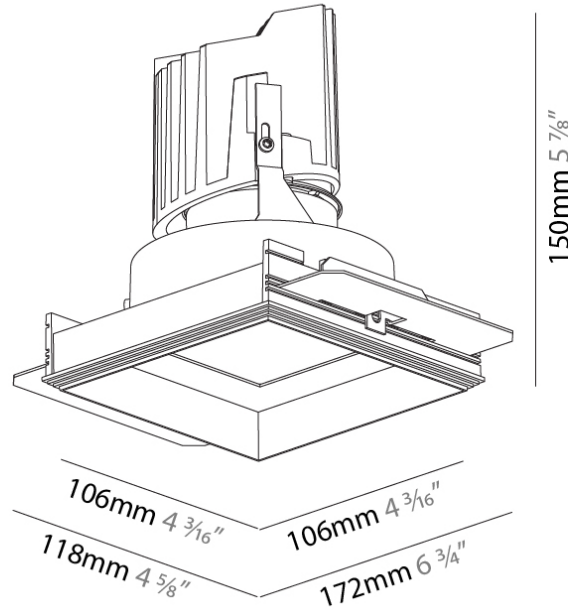

PHYSICAL

Shape: Square
Length (mm): 106
Length (in): 4 3/16
Width (mm): 106
Width (in): 4 3/16
Height (mm): 150
Height (in): 5 7/8
Ceiling Thickness (mm): 10 / 12.5 / 15 / 25
Ceiling Thickness (in): 3/8 or 1/2 or 9/16 or 1
Min. Recessing Depth (mm): 170
Min. Recessing Depth (in): 6 11/16
Light Distribution: Downlight
Weight (kg): 0.717
Weight (lbs): 1.58
Fixture Finish: SSR / BKV / CWI / CRY / HAB / UFT / ITA / RUA / FTG / MYG / LOD / PUS / FRO / FUP / KIA / POP / BLS / SPG / MEY / GOH / GUM / CHC / COM / ABZ / JAG / OBR / MOS / ROR
Fixture Material: Aluminum Die Cast
Cut-out Measurements: 120mm / 4 3/4" x 120mm / 4 3/4"
Upon Request: Unique Ceiling Thickness

ELECTRICAL

Lamp Type: LED (Zhaga Standard)
Input Wattage (W): 15.5
Total Output Wattage (W): 14.5
Dimming: Tri-Mode (Non-Dimming and Phase Dimming (120Vac only) and 0-10V Dimming)
Driver Included: No
Driver Location: Recessed Housing
Driver Type: Constant Current - Universal
Driver Class: Class 2
Housing: See components
Input Voltage (V): 120 - 277
Constant Current (MA): 500

LED

Number of LEDs: 1
Color Temperature (°K): 2700 / 3000 / 3500 / 4000
Max. Delivered Lumen (lm): 940 / 980 / 1029 / 1050
Nominal Lumen (lm): 1386 / 1438 / 1511 / 1542
CRI: >90 CRI
Efficiency (%): 87.9 / 88.4 / 87.9
Lamp Life (hrs): 50000
Upon Request: RGB-W Tunable White Special Color Temperature Special LED

OPTICAL

Reflector: 20 / 40 / 60
Upon Request: Special Beam Angles

RATINGS AND CERTIFICATIONS